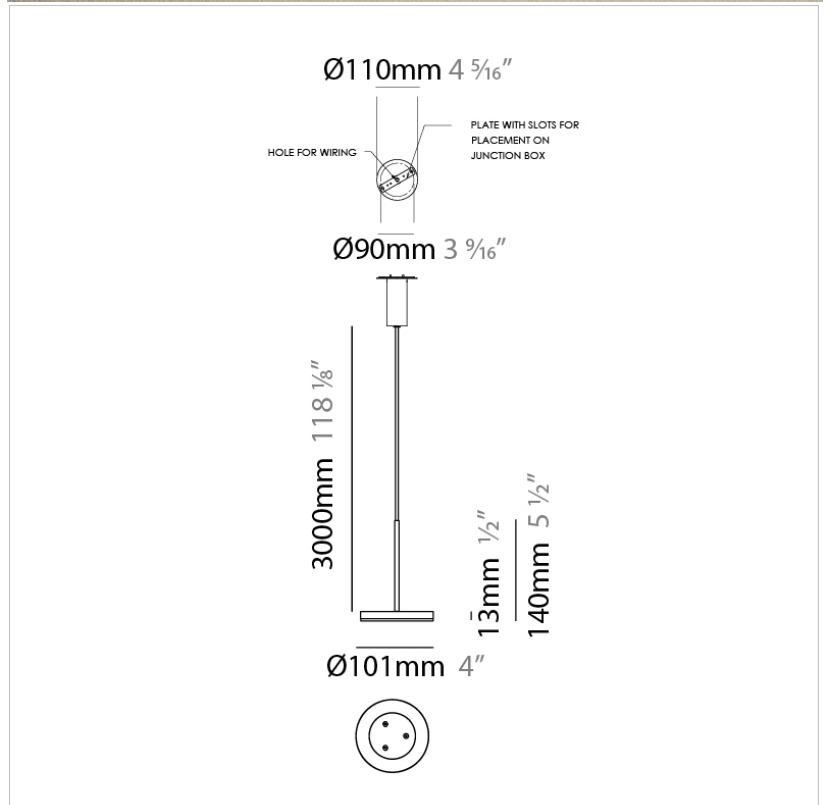

BELLA SUSPENSION

D81667-MBR

PROJECT _____

TYPE _____

NOTES _____

QUANTITY _____

DATE _____

GENERAL

Series: Bella
Brand: Panzeri
Division: Design
Mounting Type: Suspension
Mounting Location: Ceiling
Subcategory: Pendant

PHYSICAL

Shape: Disc
Diameter (mm): 101
Diameter (in): 4
Height (mm): 13
Height (in): 1/2
Max. Overall Height (mm): 3013
Max. Overall Height (in): 118 5/8
Light Distribution: Direct
Weight (kg): 0.54501
Weight (lbs): 1.2
Diffuser: Opal - Acrylic
Fixture Material: Metal

ELECTRICAL

Lamp Type: LED
Input Wattage (W): 6.5
Total Output Wattage (W): 6.5
Dimming: Non-Dimmable
Driver Location: Integrated
Input Voltage (V): 120

LED

Delivered Lumen Range: 100 - 499 lm
Number of LEDs: 1
Color Temperature (°K): 2700
Max. Delivered Lumen (lm): 388
Nominal Lumen (lm): 460
CRI: >80 CRI

OPTICAL

RATINGS AND CERTIFICATIONS

Certified By: CSA Certified to UL and CSA Standards
IP rating: IP40

D