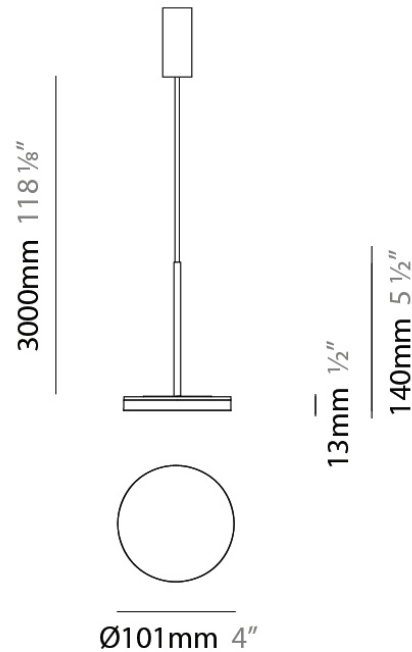

BELLA SUSPENSION

D81668-TIM

PROJECT	
TYPE	
NOTES	
QUANTITY	
DATE	

GENERAL

Series: Bella
Brand: Panzeri
Division: Design
Mounting Type: Suspension
Mounting Location: Ceiling
Subcategory: Pendant

PHYSICAL

Diameter (mm): 101
Diameter (in): 4
Height (mm): 13
Height (in): 1/2
Max. Overall Height (mm): 3013
Max. Overall Height (in): 118 7/8
Light Distribution: Indirect
Weight (kg): 0.54501
Weight (lbs): 1.2
Diffuser: Opal - Acrylic
Fixture Material: Aluminum Die Cast
Cable Details: 3000mm / 118 1/8" Cable

ELECTRICAL

Lamp Type: LED
Input Wattage (W): 6.5
Driver Location: Integrated
Input Voltage (V): 120

LED

Number of LEDs: 1
Color Temperature (°K): 2700
Max. Delivered Lumen (lm): 388
Nominal Lumen (lm): 460
CRI: >80 CRI

OPTICAL

RATINGS AND CERTIFICATIONS

Certified By: CSA Certified to UL and CSA Standards
IP rating: IP40