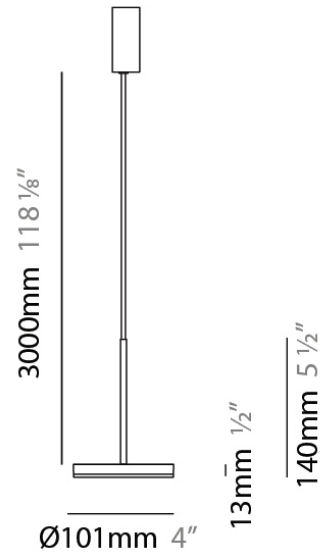

BELLA SUSPENSION

D81667-TIM

PROJECT

TYPE

NOTES

QUANTITY

DATE

GENERAL

Series: Bella

Brand: Panzeri

Division: Design

Mounting Type: Suspension

Mounting Location: Ceiling

Subcategory: Pendant

PHYSICAL

Shape: Disc

Diameter (mm): 101

Diameter (in): 4

Height (mm): 13

Height (in): 1/2

Max. Overall Height (mm): 3013

Max. Overall Height (in): 118 ⁵/₈

Light Distribution: Direct

Weight (kg): 0.54501

Weight (lbs): 1.2

Diffuser: Opal - Acrylic

Fixture Material: Metal

ELECTRICAL

Lamp Type: LED

Input Wattage (W): 6.5

Dimming: Non-Dimmable

Driver Location: Integrated

Input Voltage (V): 120

LED

Number of LEDs: 1

Color Temperature (°K): 2700

Max. Delivered Lumen (lm): 388

Nominal Lumen (lm): 460

CRI: >80 CRI

OPTICAL

RATINGS AND CERTIFICATIONS

Certified By: CSA Certified to UL and CSA Standards

IP rating: IP40