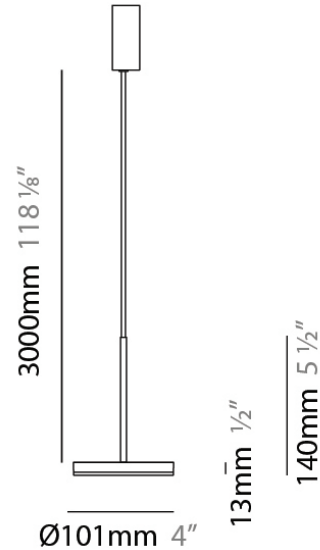

BELLA SUSPENSION

D81667R9-BRZ

PROJECT

TYPE

NOTES

QUANTITY

DATE

GENERAL

Series: Bella

Brand: Panzeri

Division: Design

Mounting Type: Suspension

Mounting Location: Ceiling

Subcategory: Pendant

PHYSICAL

Shape: Round

Diameter (mm): 101

Diameter (in): 4

Height (mm): 13

Height (in): 1/2

Max. Overall Height (mm): 3013

Max. Overall Height (in): 118 ⁵/₈

Light Distribution: Direct

Weight (kg): 0.54501

Weight (lbs): 1.2

Diffuser: Opal - Acrylic

Fixture Material: Aluminum Die Cast

Cable Details: 3000mm / 118 1/8" Cable

ELECTRICAL

Lamp Type: LED

Input Wattage (W): 6.5

Total Output Wattage (W): 4.5

Dimming: Non-Dimmable

Driver Included: Yes

Driver Location: Integrated

Driver Type: Constant Voltage - Universal

Driver Class: Class 2

Input Voltage (V): 120 - 277

LED

Color Temperature (°K): 2700

Max. Delivered Lumen (lm): 388

Nominal Lumen (lm): 460

CRI: >90 CRI

Lamp Life (hrs): 50000

OPTICAL

RATINGS AND CERTIFICATIONS

Certified By: CSA Certified to UL and CSA Standards

IP rating: IP40