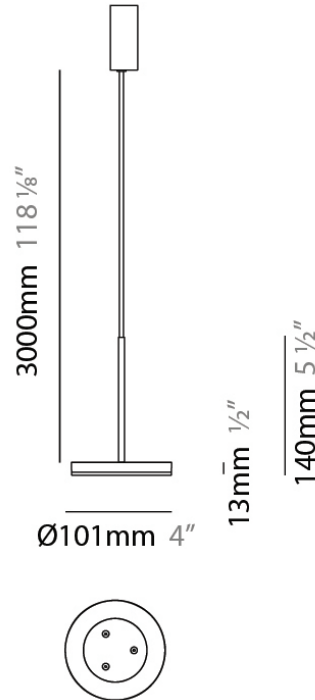

BELLA SUSPENSION

D81667R9-TIM

PROJECT _____

TYPE _____

NOTES _____

QUANTITY _____

DATE _____

GENERAL

Series: Bella
Brand: Panzeri
Division: Design
Mounting Type: Suspension
Mounting Location: Ceiling
Subcategory: Pendant

PHYSICAL

Shape: Round
Diameter (mm): 101
Diameter (in): 4
Height (mm): 13
Height (in): 1/2
Max. Overall Height (mm): 3013
Max. Overall Height (in): 118 5/8
Light Distribution: Direct
Weight (kg): 0.54501
Weight (lbs): 1.2
Diffuser: Acrylic Diffuser With Matt Finish
Fixture Material: Aluminum Die Cast
Cable Details: 3000mm / 118 1/8" Cable

ELECTRICAL

Lamp Type: LED
Input Wattage (W): 6.5
Total Output Wattage (W): 4.5
Dimming: Non-Dimmable
Driver Included: Yes
Driver Location: Integrated
Driver Type: Constant Voltage - Universal
Driver Class: Class 2
Input Voltage (V): 120 - 277

LED

Color Temperature (°K): 2700
Max. Delivered Lumen (lm): 388
CRI: >90 CRI
Lamp Life (hrs): 50000

OPTICAL

RATINGS AND CERTIFICATIONS

Certified By: CSA Certified to UL and CSA Standards
IP rating: IP40