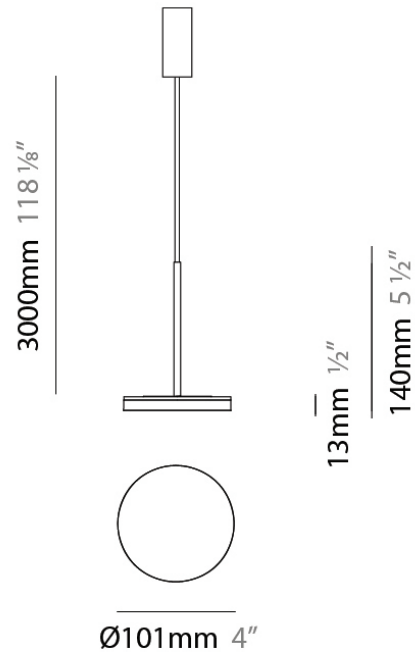

BELLA SUSPENSION

D81668R9-BLK

PROJECT	
TYPE	
NOTES	
QUANTITY	
DATE	

GENERAL

Series: Bella
Brand: Panzeri
Division: Design
Mounting Type: Suspension
Mounting Location: Ceiling
Subcategory: Pendant

PHYSICAL

Diameter (mm): 101
Diameter (in): 4
Height (mm): 13
Height (in): 1/2
Max. Overall Height (mm): 3013
Max. Overall Height (in): 118 7/8
Light Distribution: Indirect
Weight (kg): 0.54501
Weight (lbs): 1.2
Diffuser: Opal - Acrylic
Fixture Material: Aluminum Die Cast

ELECTRICAL

Lamp Type: LED
Input Wattage (W): 6.5
Dimming: Non-Dimmable
Driver Included: Yes
Driver Location: Integrated
Driver Type: Constant Voltage - Universal
Driver Class: Class 2
Input Voltage (V): 120

LED

Color Temperature (°K): 2700
Max. Delivered Lumen (lm): 388
CRI: >90 CRI

OPTICAL

RATINGS AND CERTIFICATIONS

Certified By: CSA Certified to UL and CSA Standards
IP rating: IP40