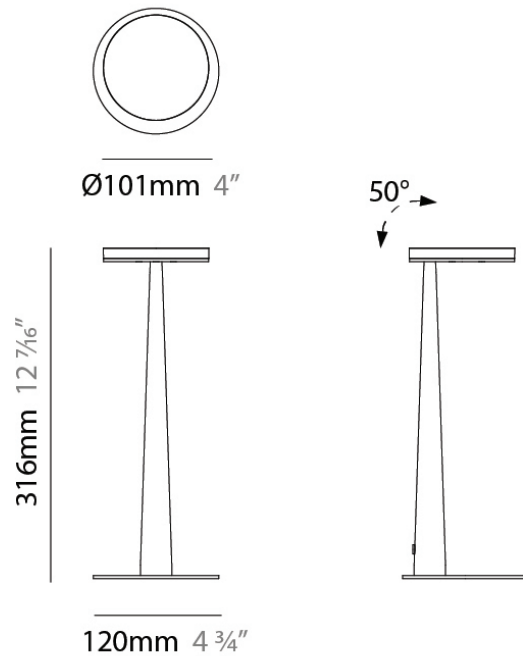

PROJECT	
TYPE	
NOTES	
QUANTITY	
DATE	

BELLA PORTABLE

D84376R9-BRZ

GENERAL

Series: Bella
Brand: Panzeri
Division: Design
Mounting Type: Portable
Mounting Location: Table
Subcategory: Task

PHYSICAL

Shape: Abstract
Diameter (mm): 101
Diameter (in): 4
Height (mm): 316
Height (in): 12 7/16
Light Distribution: Adjustable / Direct
Weight (kg): 0.853
Weight (lbs): 1.88
Diffuser: Opal - Acrylic
Fixture Material: Aluminum Die Cast

ELECTRICAL

Lamp Type: LED
Input Wattage (W): 5
Dimming: 5-Step Touch Dimming
Driver Location: Inline Transformer Plug
Input Voltage (V): 120

LED

Number of LEDs: 1
Color Temperature (°K): 2700
Max. Delivered Lumen (lm): 388
Nominal Lumen (lm): 460
CRI: >90 CRI
Lamp Life (hrs): 70000

OPTICAL

Optic°: Diffused
Adjustability: Tilt 50°

RATINGS AND CERTIFICATIONS

Certified By: CSA Certified to UL and CSA Standards
IP rating: IP20