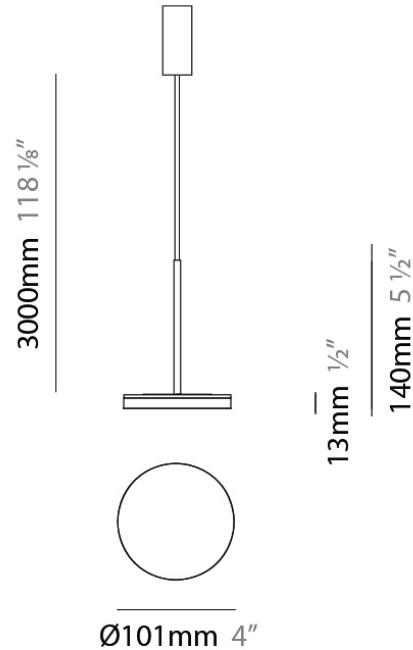

BELLA SUSPENSION

D81668-WHI

PROJECT

TYPE

NOTES

QUANTITY

DATE

GENERAL

Series: Bella

Brand: Panzeri

Division: Design

Mounting Type: Suspension

Mounting Location: Ceiling

Subcategory: Pendant

PHYSICAL

Diameter (mm): 101

Diameter (in): 4

Height (mm): 13

Height (in): 1/2

Max. Overall Height (mm): 3013

Max. Overall Height (in): 118 7/8

Light Distribution: Indirect

Weight (kg): 0.54501

Weight (lbs): 1.2

Diffuser: Opal - Acrylic

Fixture Material: Aluminum Die Cast

ELECTRICAL

Lamp Type: LED

Input Wattage (W): 6.5

Dimming: Non-Dimmable

Driver Included: Yes

Driver Location: Integrated

Driver Type: Constant Voltage - Universal

Driver Class: Class 2

Input Voltage (V): 120

LED

Color Temperature (°K): 2700

Max. Delivered Lumen (lm): 467

CRI: >80 CRI

OPTICAL

RATINGS AND CERTIFICATIONS

Certified By: CSA Certified to UL and CSA Standards

IP rating: IP40