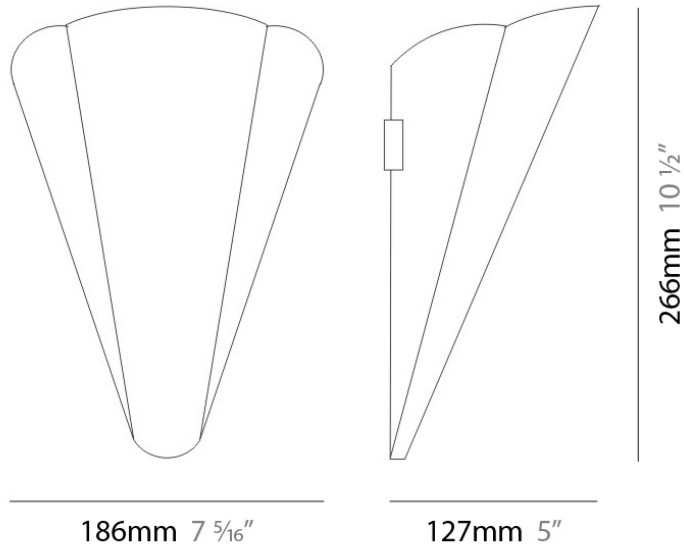

D23012

PROJECT _____

TYPE _____

NOTES _____

QUANTITY _____

DATE _____

GENERAL

Series: Bella

Division: Design

Mounting Type: Surface

Mounting Location: Wall

Subcategory: Ambient

PHYSICAL

Shape: Cone

Length (mm): 186

Length (in): 7 ⁵/₁₆

Height (mm): 266

Height (in): 10 ¹/₂

Extension (mm): 127

Extension (in): 5

Light Distribution: Omnidirectional

Weight (kg): 1.63

Weight (lbs): 3.6

Diffuser: Amber Glass

Fixture Finish: ALU

Fixture Material: Metal

ELECTRICAL

Number of Lamps: 1

Lamp Type: LED Retrofit

Lamp Shape: A19

Bulb Included: Bulb Not Included

Total Output Wattage (W): 18

Max. Wattage Per Lamp (W): 18

Lamp Base: E26

Input Voltage (V): 120

LED

OPTICAL

RATINGS AND CERTIFICATIONS

Certified By: CSA Certified to UL and CSA Standards

IP rating: IP20