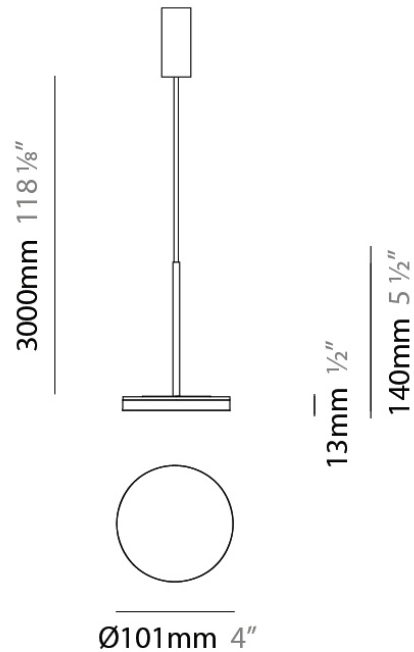

BELLA SUSPENSION

D81668R9-WHI

PROJECT

TYPE

NOTES

QUANTITY

DATE

GENERAL

Series: Bella
Brand: Panzeri
Division: Design
Mounting Type: Suspension
Mounting Location: Ceiling
Subcategory: Pendant

PHYSICAL

Diameter (mm): 101
Diameter (in): 4
Height (mm): 13
Height (in): 1/2
Max. Overall Height (mm): 3013
Max. Overall Height (in): 118 7/8
Light Distribution: Indirect
Weight (kg): 0.54501
Weight (lbs): 1.2
Diffuser: Opal - Acrylic
Fixture Material: Aluminum Die Cast

ELECTRICAL

Lamp Type: LED
Input Wattage (W): 6.5
Dimming: Non-Dimmable
Driver Included: Yes
Driver Location: Integrated
Driver Type: Constant Voltage - Universal
Driver Class: Class 2
Input Voltage (V): 120

LED

Color Temperature (°K): 2700
Max. Delivered Lumen (lm): 388
CRI: >90 CRI

OPTICAL

RATINGS AND CERTIFICATIONS

Certified By: CSA Certified to UL and CSA Standards
IP rating: IP40